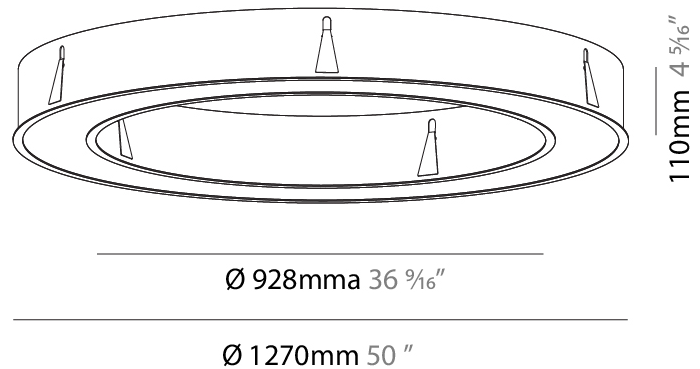

GENERAL

Series: Glorious
Subseries: Glorious
Brand: Prolicht
Division: Architectural
Mounting Type: Recessed
Mounting Location: Ceiling
Subcategory: Ambient

PHYSICAL

Shape: Round
Diameter (mm): 1270
Diameter (in): 50
Height (mm): 110
Height (in): 4 ⁵/₁₆
Min. Recessing Depth (mm): 120
Min. Recessing Depth (in): 4 ³/₄
Light Distribution: Direct
Weight (kg): 15.446
Weight (lbs): 34.05
Diffuser: PMMA - Opal or Micro-Prism
Fixture Finish: SSR / BKV / CWI / CRY / HAB / LAG / UFT / ITA / RUA / RUR / MIC / FTG / MYG / TWT / LOD / PUS / FRO / FUP / KIA / POP / BLS / SPG / MEY / GOH / GUM / CHC / COM / ABZ / JAG / OBR / MOS / ROR
Fixture Material: Aluminum
Cut-out Measurements: 1260mm / 49 5/8" x 940mm / 37"

ELECTRICAL

Lamp Type: LED (Zhaga Standard)
Input Wattage (W): 60
Total Output Wattage (W): 48 / 38.4 (3500K)
Dimming: 0-10V Dimming / Phase Dimming (120Vac Only)
Driver Included: Yes
Driver Location: Integrated
Driver Type: Constant Current - 120 / 277Vac
Driver Class: Class 2
Input Voltage (V): 120 - 277
Constant Current (MA): 350 / 600 (3500K)

LED

Color Temperature (°K): 3000 / 3500 / 4000
Max. Delivered Lumen (lm): 5540 / 5733 / 5850
CRI: >80 CRI
Efficiency (%): 65
Lamp Life (hrs): 50000

OPTICAL

RATINGS AND CERTIFICATIONS

Certified By: Certified for North American Standards
IP rating: IP20

PROJECT
TYPE
SPECIFIER
QUANTITY
DATE