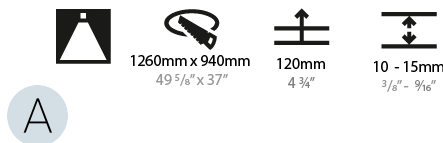

GENERAL

Series: Glorious
Subseries: Glorious
Brand: Prolicht
Division: Architectural
Mounting Type: Recessed
Mounting Location: Ceiling
Subcategory: Ambient

PHYSICAL

Shape: Round
Diameter (mm): 1270
Diameter (in): 50
Height (mm): 110
Height (in): 4 ⁵/₁₆
Min. Recessing Depth (mm): 120
Min. Recessing Depth (in): 4 ³/₄
Light Distribution: Direct
Weight (kg): 15.446
Weight (lbs): 34.05
Diffuser: PMMA - Opal or Micro-Prism
Fixture Finish: SSR / BKV / CWI / CRY / HAB / LAG / UFT / ITA / RUA / RUR / MIC / FTG / MYG / TWT / LOD / PUS / FRO / FUP / KIA / POP / BLS / SPG / MEY / GOH / GUM / CHC / COM / ABZ / JAG / OBR / MOS / ROR
Fixture Material: Aluminum
Cut-out Measurements: 1260mm / 49 5/8" x 940mm / 37"

ELECTRICAL

Lamp Type: LED (Zhaga Standard)
Input Wattage (W): 60
Total Output Wattage (W): 48 / 38.4 (3500K)
Dimming: 0-10V Dimming / Phase Dimming (120Vac Only)
Driver Included: Yes
Driver Location: Integrated
Driver Type: Constant Current - 120 / 277Vac
Driver Class: Class 2
Input Voltage (V): 120 - 277
Constant Current (MA): 350 / 600 (3500K)

LED

Color Temperature (°K): 3000 / 3500 / 4000
Max. Delivered Lumen (lm): 5540 / 5733 / 5850
CRI: >80 CRI
Efficiency (%): 65
Lamp Life (hrs): 50000

OPTICAL

RATINGS AND CERTIFICATIONS

Certified By: Certified for North American Standards
IP rating: IP20

PROJECT
TYPE
SPECIFIER
QUANTITY
DATE